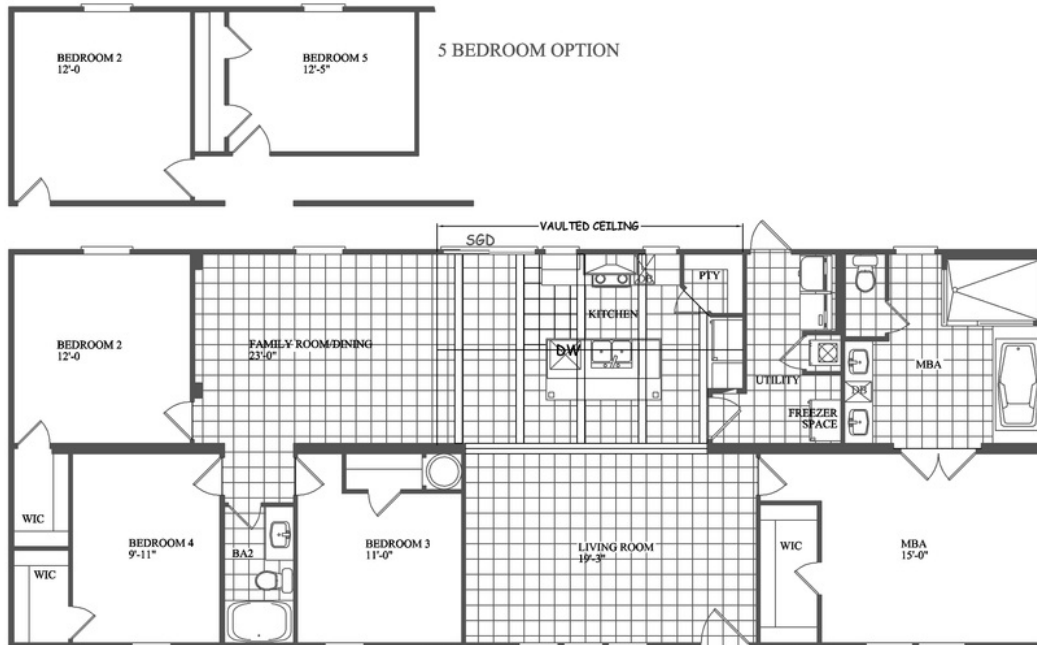

45TFC28684CH19

45TFC28684CH19 Model number: 45TFC28684CH19

4 beds • 2 baths • 1904 sq.ft. • 28' width • 68' depth

Our home building facilities invest in continuous product and process improvements. Plans, dimensions, features, materials, specifications and availability are subject to change without notice or obligation. Renderings and floor plans are representative likenesses of our homes and may differ from the actual homes. We invite you to tour a Home Center near you and inspect the highest value in quality housing available or call (936) 539-5848 to speak with a Home Consultant. Copyright 2017, CMH. All rights reserved.

45TFC28684CH19 Model number: 45TFC28684CH19

4 beds • 2 baths • 1904 sq.ft. • 28' width • 68' depth

Our home building facilities invest in continuous product and process improvements. Plans, dimensions, features, materials, specifications and availability are subject to change without notice or obligation. Renderings and floor plans are representative likenesses of our homes and may differ from the actual homes. We invite you to tour a Home Center near you and inspect the highest value in quality housing available or call (936) 539-5848 to speak with a Home Consultant. Copyright 2017, CMH. All rights reserved.