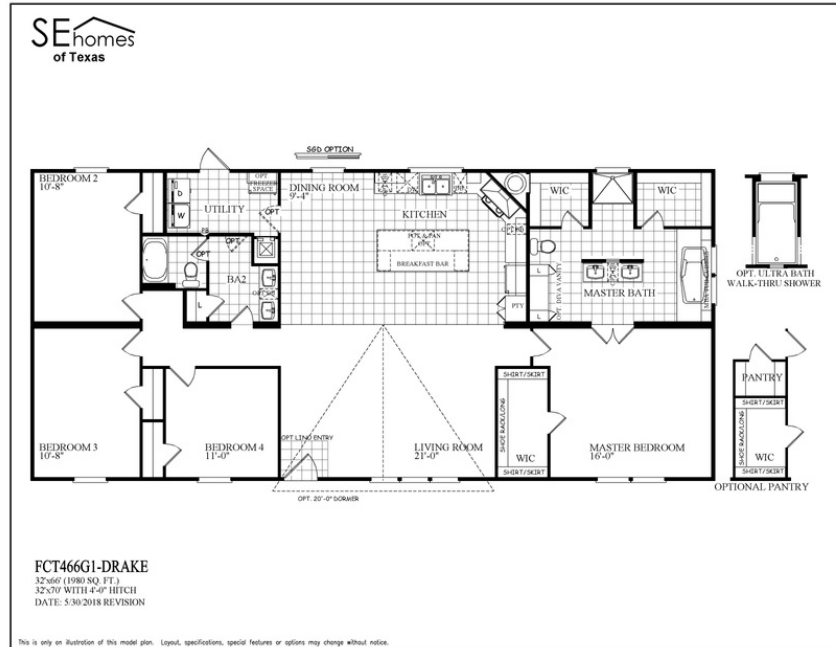

THE DRAKE

Model number: 45TFC32664AH19

4 beds • 2 baths • 2112 sq.ft. • 32' width • 66' depth

Our home building facilities invest in continuous product and process improvements. Plans, dimensions, features, materials, specifications and availability are subject to change without notice or obligation. Renderings and floor plans are representative likenesses of our homes and may differ from the actual homes. We invite you to tour a Home Center near you and inspect the highest value in quality housing available or call (936) 539-5848 to speak with a Home Consultant. Copyright 2017, CMH. All rights reserved.

<https://www.theoakwoodhomesoftexas.com>

OAKWOOD HOMES- CONROE

3490 NORTH LOOP 336 EAST
CONROE, TX 77301

Monday - Thursday: 9am - 7pm
Friday: 9am - 6pm
Saturday: 9am - 5pm
Sunday: Closed

(936) 539-5848