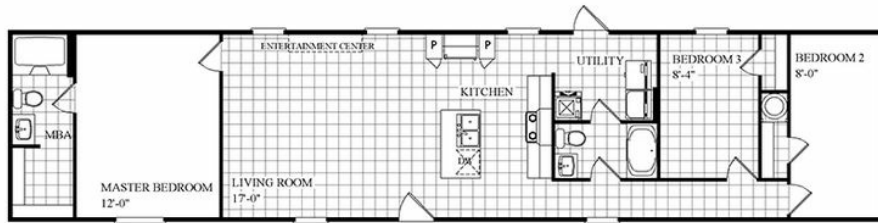

THE BREEZE HD

THE BREEZE HD Model number: 45HOU16723BH18

3 beds • 2 baths • 1152 sq.ft. • 16' width • 72' depth

Our home building facilities invest in continuous product and process improvements. Plans, dimensions, features, materials, specifications and availability are subject to change without notice or obligation. Renderings and floor plans are representative likenesses of our homes and may differ from the actual homes. We invite you to tour a Home Center near you and inspect the highest value in quality housing available or call (936) 539-5848 to speak with a Home Consultant. Copyright 2017, CMH. All rights reserved.