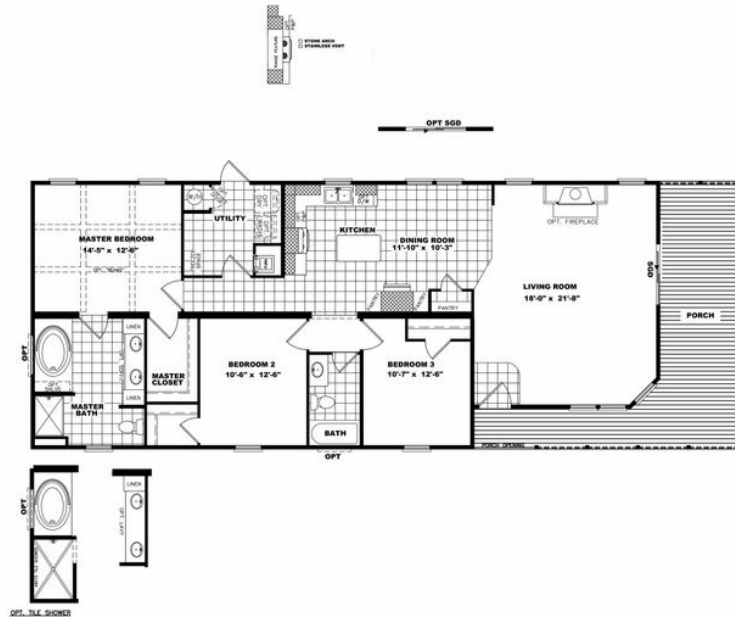

## THE STEWART 28 Model number:

**3 beds • 2 baths • 1555 sq.ft. • 28' width • 70' depth**

Our home building facilities invest in continuous product and process improvements. Plans, dimensions, features, materials, specifications and availability are subject to change without notice or obligation. Renderings and floor plans are representative likenesses of our homes and may differ from the actual homes. We invite you to tour a Home Center near you and inspect the highest value in quality housing available or call (936) 539-5848 to speak with a Home Consultant. Copyright 2017, CMH. All rights reserved.