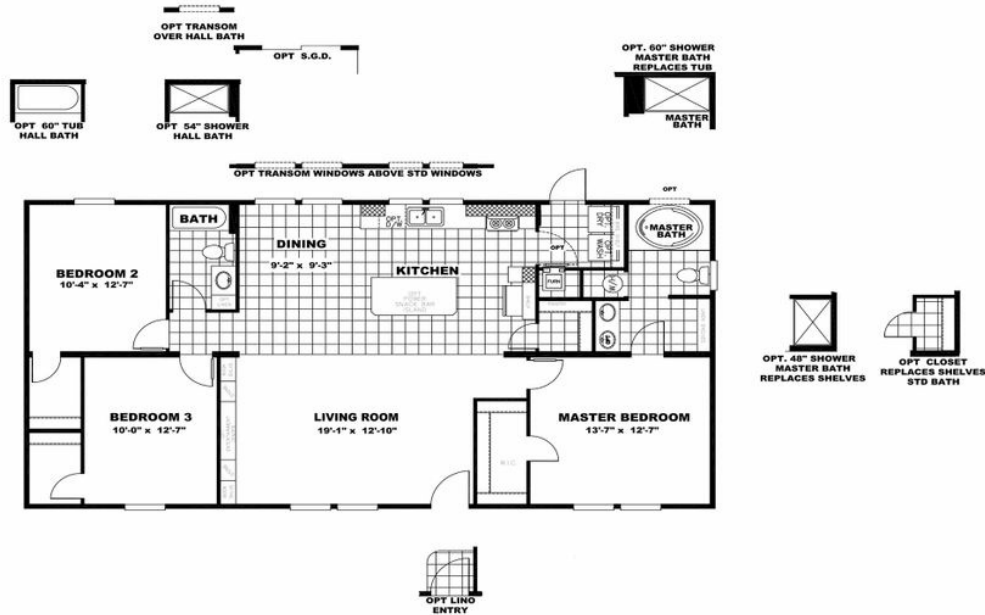

POWER HOUSE Model number: 38SLC28523CH18

3 beds • 2 baths • 1456 sq.ft. • 28' width • 52' depth

Our home building facilities invest in continuous product and process improvements. Plans, dimensions, features, materials, specifications and availability are subject to change without notice or obligation. Renderings and floor plans are representative likenesses of our homes and may differ from the actual homes. We invite you to tour a Home Center near you and inspect the highest value in quality housing available or call (936) 539-5848 to speak with a Home Consultant. Copyright 2017, CMH. All rights reserved.

<https://www.theoakwoodhomesoftexas.com>

OAKWOOD HOMES- CONROE

3490 NORTH LOOP 336 EAST
CONROE, TX 77301

Monday - Thursday: 9am - 7pm
Friday: 9am - 6pm
Saturday: 9am - 5pm
Sunday: Closed

(936) 539-5848