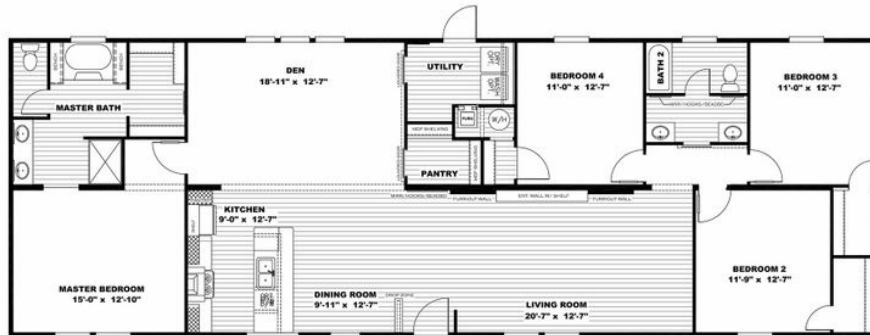

THE BREEZE II

THE BREEZE II Model number: 38SSP28764AH17

4 beds • 2 baths • 2128 sq.ft. • 28' width • 76' depth

Our home building facilities invest in continuous product and process improvements. Plans, dimensions, features, materials, specifications and availability are subject to change without notice or obligation. Renderings and floor plans are representative likenesses of our homes and may differ from the actual homes. We invite you to tour a Home Center near you and inspect the highest value in quality housing available or call (936) 539-5848 to speak with a Home Consultant. Copyright 2017, CMH. All rights reserved.

THE BREEZE II Model number: 38SSP28764AH17

4 beds • 2 baths • 2128 sq.ft. • 28' width • 76' depth

Our home building facilities invest in continuous product and process improvements. Plans, dimensions, features, materials, specifications and availability are subject to change without notice or obligation. Renderings and floor plans are representative likenesses of our homes and may differ from the actual homes. We invite you to tour a Home Center near you and inspect the highest value in quality housing available or call (936) 539-5848 to speak with a Home Consultant. Copyright 2017, CMH. All rights reserved.