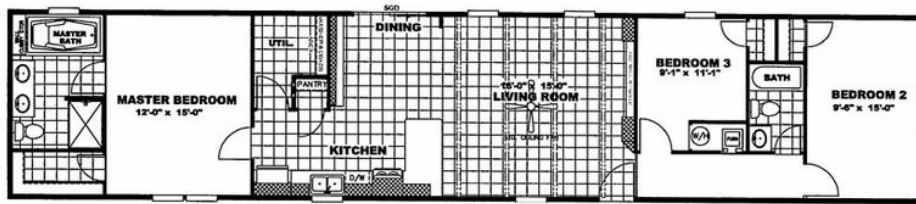

## ANNIVERSARY 16763A Model number: 31ANN16763AH20

**3 beds • 2 baths • 1216 sq.ft. • 16' width • 76' depth**

Our home building facilities invest in continuous product and process improvements. Plans, dimensions, features, materials, specifications and availability are subject to change without notice or obligation. Renderings and floor plans are representative likenesses of our homes and may differ from the actual homes. We invite you to tour a Home Center near you and inspect the highest value in quality housing available or call (936) 539-5848 to speak with a Home Consultant. Copyright 2017, CMH. All rights reserved.